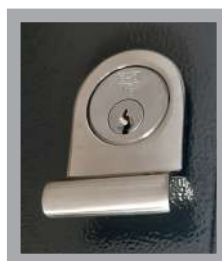

Standard options

Brushed Steel Hinge

Rollerbolt Brushed Steel

Rising Butt Hinge

Brass Hinge

Rollerbolt Brass

Finger Pull

Large Pull Tubular Stainless Handle

Aluminium Threshold
(supplied same colour as frame, unless specified)

Lever Handle Lock

Additional Extras

Side Hinged Options

Lever Handle Lock
Locks securely at both the top and bottom of the door.

Lever Handle Lock Top
The upper bolt locks behind the door frame.