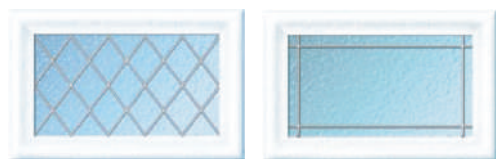

Diamond

Austrian