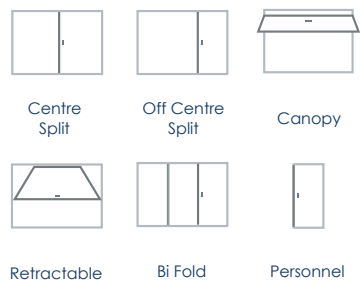

Rivington range

Adlington range