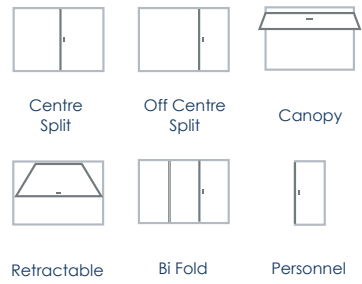

Personnel

Rufford range

Retractable

Personnel

Retractable Personnel

Croston range

Centre Split Off Centre Split Retractable

Personnel

Gisburn range

Bowdon range

Derwent range

Langdale range

Personnel

Our **Personnel** doors can be used for a range of applications, whether you want a matching side door for your garage, or need some added security for a shed or annex.