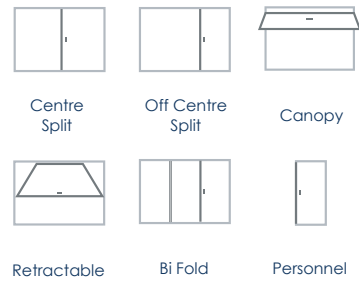

Gisburn range

Bowdon range

Derwent range

Langdale range

Personnel

Our **Personnel** doors can be used for a range of applications, whether you want a matching side door for your garage, or need some added security for a shed or annex.