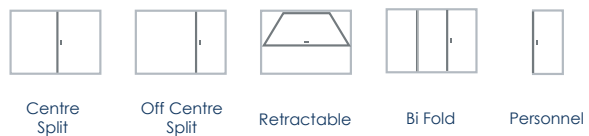

Gisburn range

Bowdon range

Derwent range

Langdale range

Personnel

Our **Personnel** doors can be used for a range of applications, whether you want a matching side door for your garage, or need some added security for a shed or annex.

All door designs are available in Personnel versions.

Lifebeck Range

Lifebecks are variants of the Bowdon, Cartmel and Rivington ranges that include windows in the door.

Decraglass, Decralead Glass and **Plain Obscured Glass** are all available with a wide range of style options, see page 11 for details.