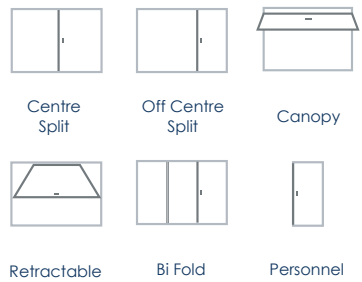

Personnel

Rufford range

Retractable

Personnel

Retractable Personnel

Croston range

Centre Split Off Centre Split Retractable

Personnel

Gisburn range

Bowdon range

Derwent range

Langdale range

Personnel

Our **Personnel** doors can be used for a range of applications, whether you want a matching side door for your garage, or need some added security for a shed or annex.