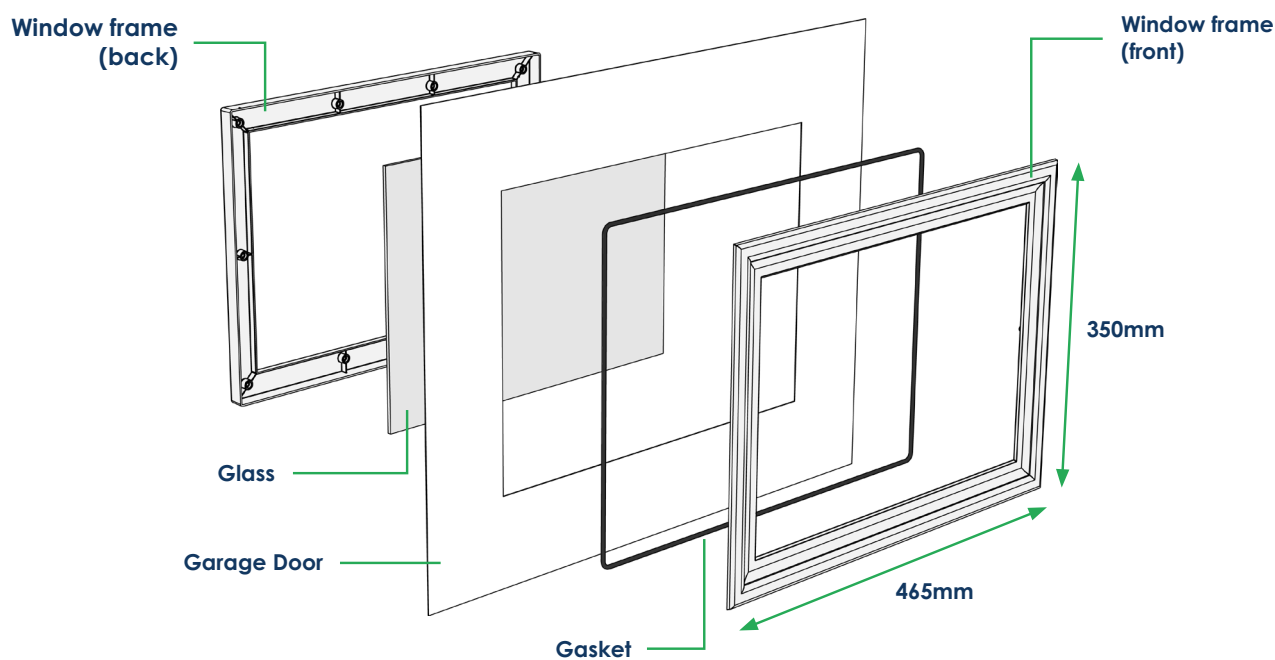

Window Frame System