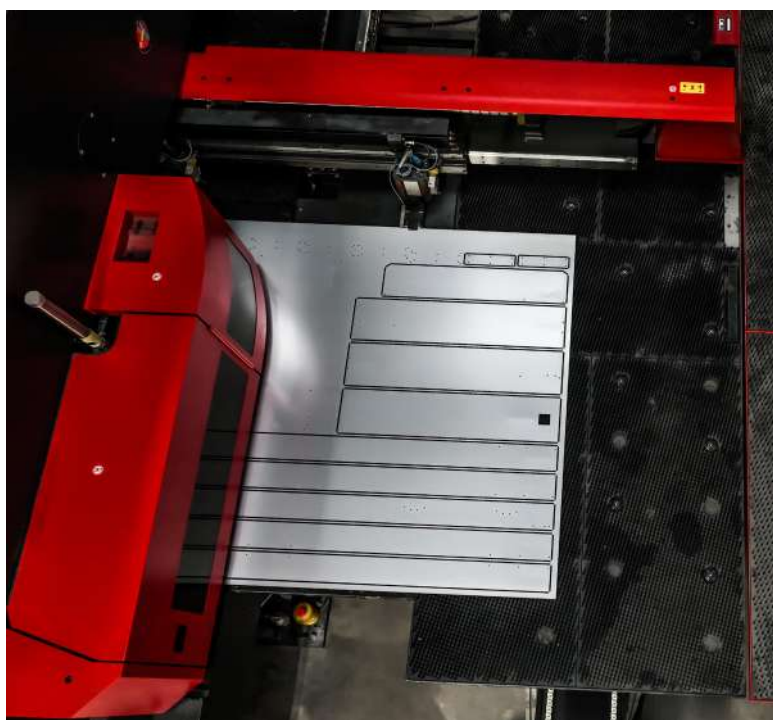

**MADE TO MEASURE HAND CRAFTED
GARAGE DOORS BRITISH MADE**

2023

selectgaragedoors.co.uk

Who we are

Established in 2000 in Bolton and now based in Walkden, Select Garage Doors is a family run business that has been manufacturing made to measure garage doors for garage door specialists for over 22 years.

We don't mass produce standard size products. We produce high quality, made-to-order garage doors that cater to specific garage door needs. All of our doors are manufactured on site from fabrication through to powder coating in our state-of-the-art factory.

Product Types

Centre Split

Off-Centre Split

Canopy

Side Hinged doors are available as **Centre Split** or **Off-Centre Split** depending on size and design. The right or the left can be the leading door and doors can open in or out. On off centre split doors the large or the small door can be the leading door. As standard doors will be supplied with a brushed steel effect night latch lock and matching brushed steel hinges. Unless specified at the time of order, doors will be made with the first door opening door on the right as viewed from outside, opening out.

Canopy doors use an overhead torsion spring and vertical tracks fixed directly to the frame. The lack of ceiling suspended tracks allow for full drive-thru clearance. Multi point locking with euro profile lock centred in the top third of the door.