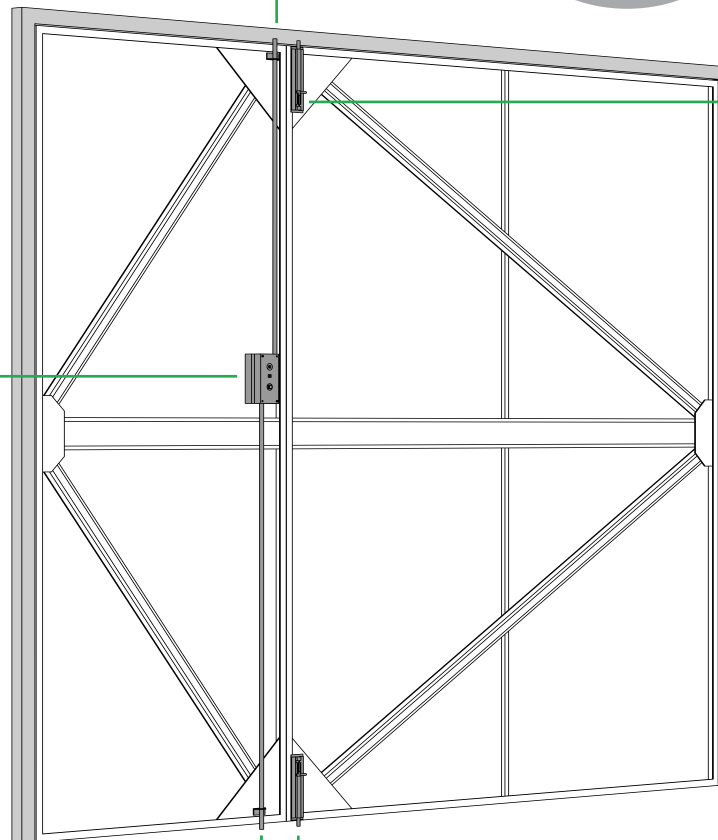

Lever Handle Lock Bottom
The lower bolt locks into a drilled ground recess.