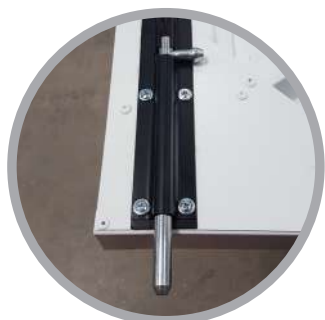

Standard options

Brushed Steel Hinge

Rollerbolt Brushed Steel

Rising Butt Hinge

Brass Hinge

Rollerbolt Brass

Finger Pull

Large Pull Tubular Stainless Handle

Aluminium Threshold
(supplied same colour as frame, unless specified)

Lever Handle Lock

Additional Extras

Side Hinged Options

Lever Handle Lock
Locks securely at both the top and bottom of the door.

Lever Handle Lock Top
The upper bolt locks behind the door frame.

Top Shoot Bolt Lock

Lever Handle Lock Bottom
The lower bolt locks into a drilled ground recess.

Door Frame
Powder coated frame, rubber seal.

Bottom Shoot Bolt Lock
The bottom bolt locks into a drilled ground recess.