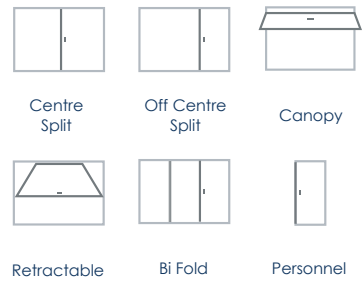

Adlington range